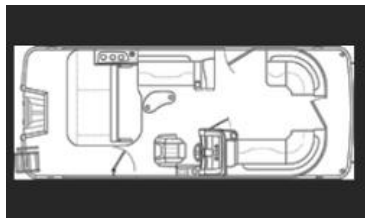

Bennington 22SSBXP

Make	Location	Length	Condition
Bennington	Woodbridge, VA, United States	23 ft	New
Model	Year		
22SSBXP	2019		

2019 BENNINGTON 22' HAS A BOAT LENGTH OF 23'9" AND HAS THE FOLLOWING OPTIONS; MIDNIGHT BLACK PANEL WITH SMOKEY GRANITE ACCENT PANEL- SANDSTONE INTERIOR WITH A TOUCH OF CARBON ACCENT- SEAGRASS FULL FLOORING- KMC10 STEREO UPGRADE- LIGHTED SPEAKERS- FISH GRAPH STRIKER 4- LIGHTED BIMINI TOP- CANVAS COLOR BLACK- ADJUSTABLE HEIGHT HELM CHAIR- PILLOW-TOP DIAMOND PRESSED UPGRADED VINYL- RAIL KEEPER STERN- INFLOOR STORAGE- ON/OFF BATTERY SWITCH- SPS PACKAGE (TRI TOON)- SEALED LIFTING

Additional Information and Photos

STRAKES- PORTA POTTI- SS CLEATS- PRIVACY OPTION- STAINLESS STEEL DOCKING LIGHTS- SKI TOW.

Additional Information and Photos

Measurements

LOA: 23 ft 9 in

Beam: 8 ft 6 in

Fuel Tanks #: 1