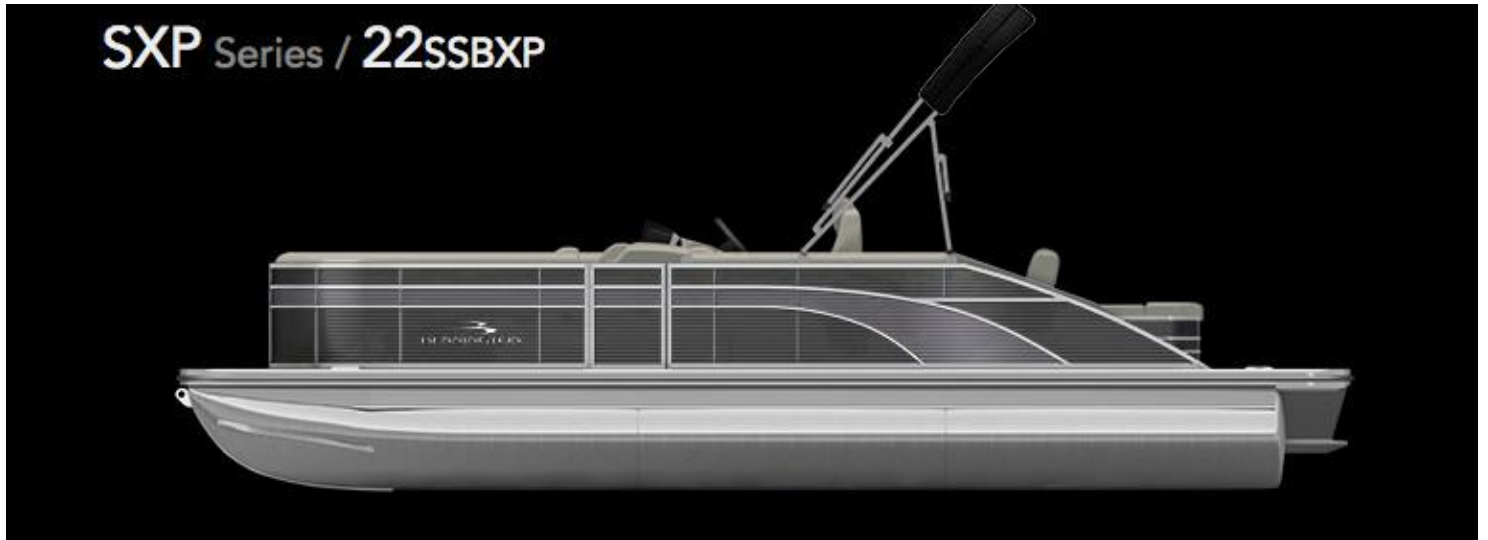

Bennington 22SSBXP

Make	Location	Length	Condition
Bennington	Woodbridge, VA, United States	23 ft	New
Model	Year		
22SSBXP	2019		

2019 BENNINGTON 22' HAS A BOAT LENGTH OF 23'9" AND HAS THE FOLLOWING OPTIONS; MIDNIGHT BLACK PANEL WITH SMOKEY GRANITE ACCENT PANEL- SANDSTONE INTERIOR WITH A TOUCH OF CARBON ACCENT- SEAGRASS FULL FLOORING- KMC10 STEREO UPGRADE- LIGHTED SPEAKERS- FISH GRAPH STRIKER 4- LIGHTED BIMINI TOP- CANVAS COLOR BLACK- ADJUSTABLE HEIGHT HELM CHAIR- PILLOW-TOP DIAMOND PRESSED UPGRADED VINYL- RAIL KEEPER STERN- INFLOOR STORAGE- ON/OFF BATTERY SWITCH- SPS PACKAGE (TRI TOON)- SEALED LIFTING

Additional Information and Photos

STRAKES- PORTA POTTI- SS CLEATS- PRIVACY OPTION- STAINLESS STEEL DOCKING LIGHTS- SKI TOW.

Additional Information and Photos

Measurements

LOA: 23 ft 9 in

Beam: 8 ft 6 in

Fuel Tanks #: 1

Fuel Tanks Capacity: 32 gal

Number of Heads: 1

Propulsion

Engine #1

Engine Make: YAMAHA

Engine Model: F150XB

Primary Engines: Outboard-4S

Drive Type: Other