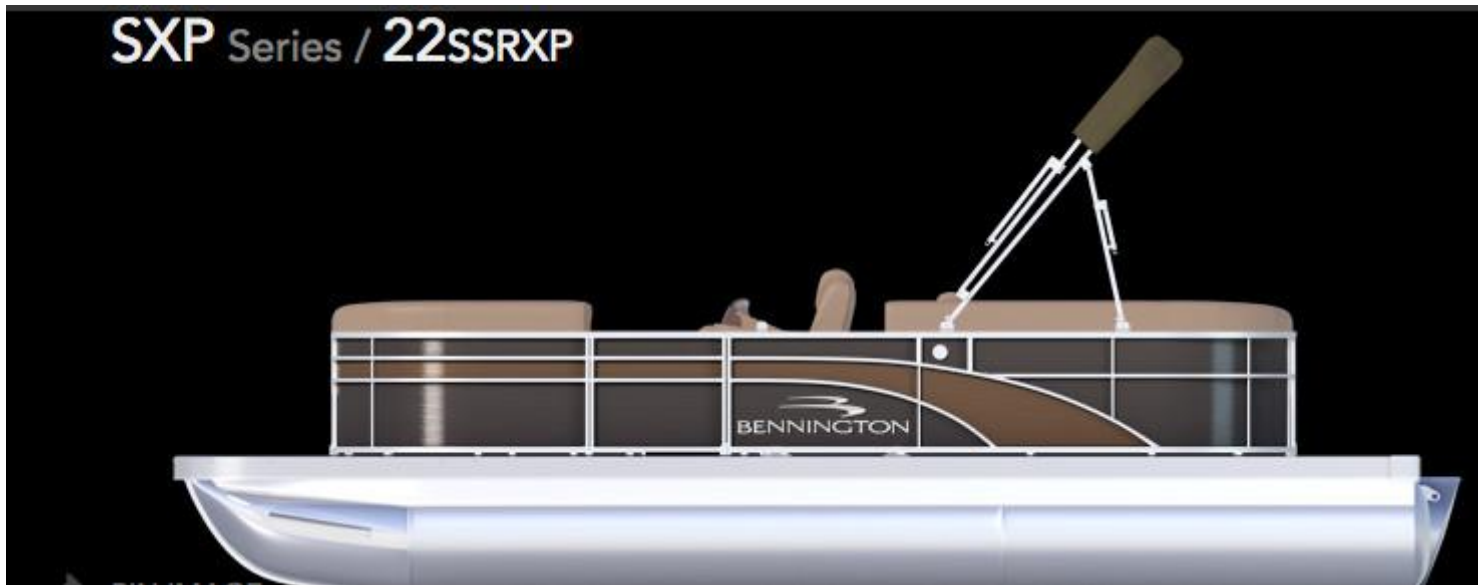

# Bennington 22SSRXP

Make	Location	Length	Condition
Bennington	Woodbridge, VA, United States	23 ft	New
Model	Year		
22SSRXP	2019		

2019 BENNINGTON 22SSRXP TRI TOON OPTIONS; PANEL COLOR METALLIC SORREL- ACCENT PANEL HAVANA- LIGHTED BIMINI TOP- SEAGRASS FULL FLOORING- KICKER10 STEREO UPGRADE KICKER AMP/SUB- IN FLOOR STORAGE- STRIKER 4 FISH GRAPH- ADJUSTABLE HEIGHT HELM CHAIR- PILLOW TOP DIAMOND PRESSED INTERIOR UPGRADE- SPS PACKAGE, SPORTS PERFORMANCE SYSTEM- ON/OFF BATTERY SWITCH- STAINLESS STEEL DOCKING LIGHTS- SKI TOW.

## **Additional Information and Photos**

### **Measurements**

LOA: 23 ft 9 in

Beam: 8 ft 6 in

Fuel Tanks #: 1

Fuel Tanks Capacity: 32 gal

Number of Heads: 0