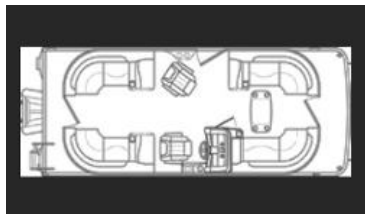

Bennington 22SSRXP

Make	Location	Length	Condition
Bennington	Woodbridge, VA, United States	23 ft	New
Model	Year		
22SSRXP	2019		

2019 BENNINGTON 22SSRXP TRI TOON OPTIONS; PANEL COLOR METALLIC SORREL- ACCENT PANEL HAVANA- LIGHTED BIMINI TOP- SEAGRASS FULL FLOORING- KICKER10 STEREO UPGRADE KICKER AMP/SUB- IN FLOOR STORAGE- STRIKER 4 FISH GRAPH- ADJUSTABLE HEIGHT HELM CHAIR- PILLOW TOP DIAMOND PRESSED INTERIOR UPGRADE- SPS PACKAGE, SPORTS PERFORMANCE SYSTEM- ON/OFF BATTERY SWITCH- STAINLESS STEEL DOCKING LIGHTS- SKI TOW.