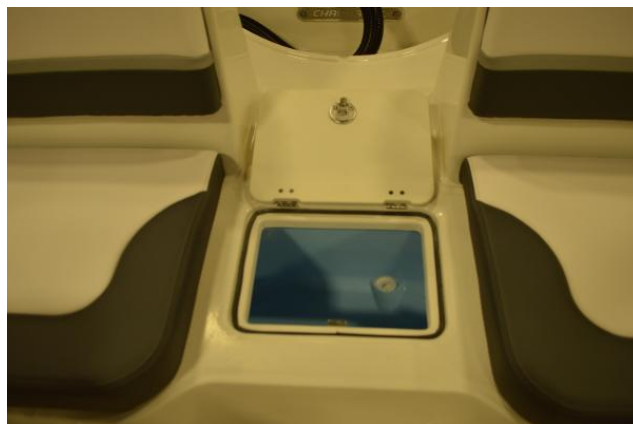

Additional Information and Photos